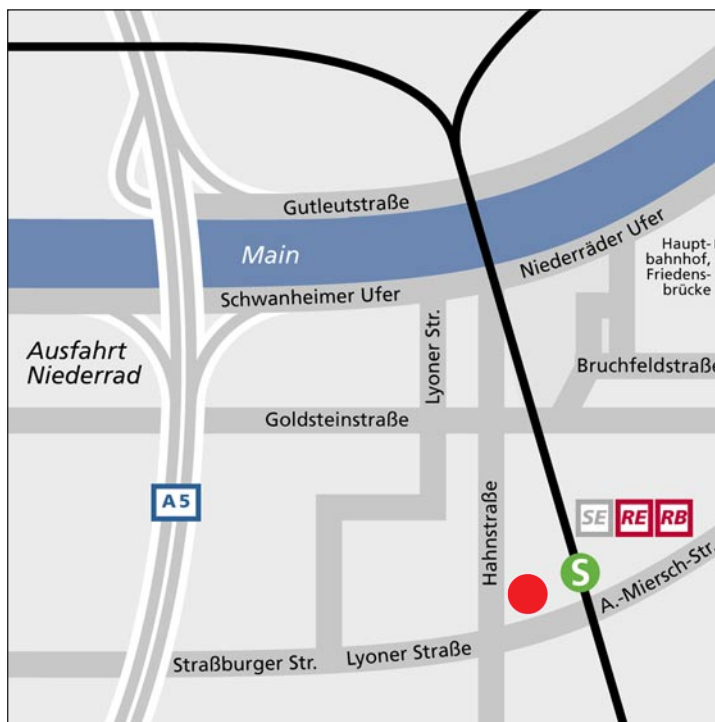

How to reach us

Prisma

Prisma

DekaBank
Deutsche Girozentrale
Hahnstrasse 55
60528 Frankfurt
Phone: (+49) 69 71 47-0

How to reach us by train

From Frankfurt central railway station (Hauptbahnhof) the Prisma building can be reached in a few minutes by taking the Metro (S-Bahn) lines 8 or 9 (direction Wiesbaden). Get off at the Niederrad stop. You will see the Prisma building from the platform.

How to reach us by car

Take the A 5 highway to get to the Prisma building. If you are coming from the south, take the exit marked Niederrad. If you are coming from the north, continue on the A 5 past Niederrad until you reach the Frankfurter Kreuz intersection. At the intersection, take the A 3 direction München and Frankfurt-Süd and then rejoin the A 5 direction Hannover, Dortmund and Westkreuz Frankfurt. The next exit is Niederrad. From the city centre, you will pass the central railway station (Hauptbahnhof) and the bridge (Friedensbrücke). Then turn right towards Niederrad.

How to reach us from the airport

From Frankfurt airport, you can reach the Prisma building in approx. 6 minutes by taking the Metro (S-Bahn) lines 8 or 9 (direction Offenbach or Hanau) and getting off at the Niederrad stop.

 **Prisma**

 **station: Frankfurt-Niederrad**
lines: S8 and S9