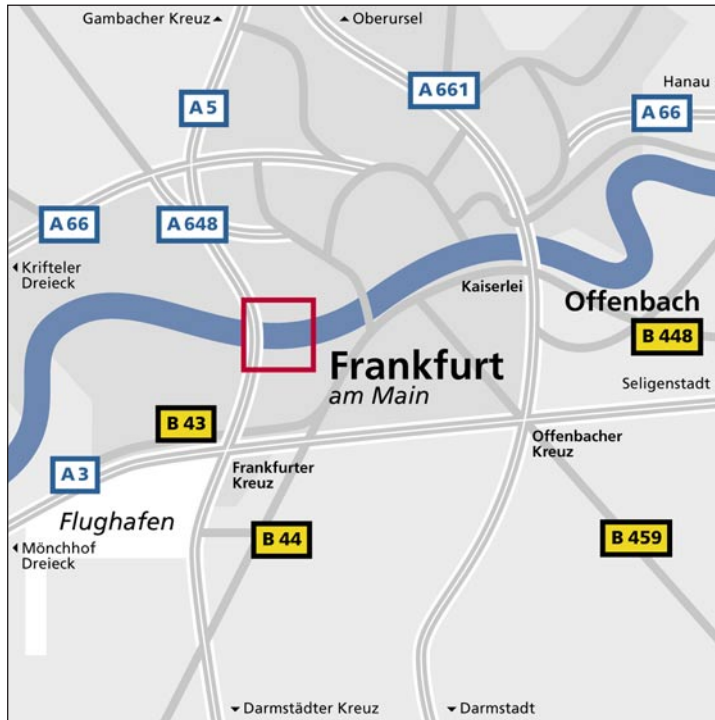

How to reach us

Prisma

Prisma

DekaBank
Deutsche Girozentrale
Hahnstrasse 55
60528 Frankfurt
Phone: (+49) 69 71 47-0

How to reach us by train

From Frankfurt central railway station (Hauptbahnhof) the Prisma building can be reached in a few minutes by taking the Metro (S-Bahn) lines 8 or 9 (direction Wiesbaden). Get off at the Niederrad stop. You will see the Prisma building from the platform.

How to reach us by car

Take the A 5 highway to get to the Prisma building. If you are coming from the south, take the exit marked Niederrad. If you are coming from the north, continue on the A 5 past Niederrad until you reach the Frankfurter Kreuz intersection. At the intersection, take the A 3 direction München and Frankfurt-Süd and then rejoin the A 5 direction Hannover, Dortmund and Westkreuz Frankfurt. The next exit is Niederrad. From the city centre, you will pass the central railway station (Hauptbahnhof) and the bridge (Friedensbrücke). Then turn right towards Niederrad.

How to reach us from the airport

From Frankfurt airport, you can reach the Prisma building in approx. 6 minutes by taking the Metro (S-Bahn) lines 8 or 9 (direction Offenbach or Hanau) and getting off at the Niederrad stop.

 **Prisma**

 **station: Frankfurt-Niederrad**
lines: S8 and S9