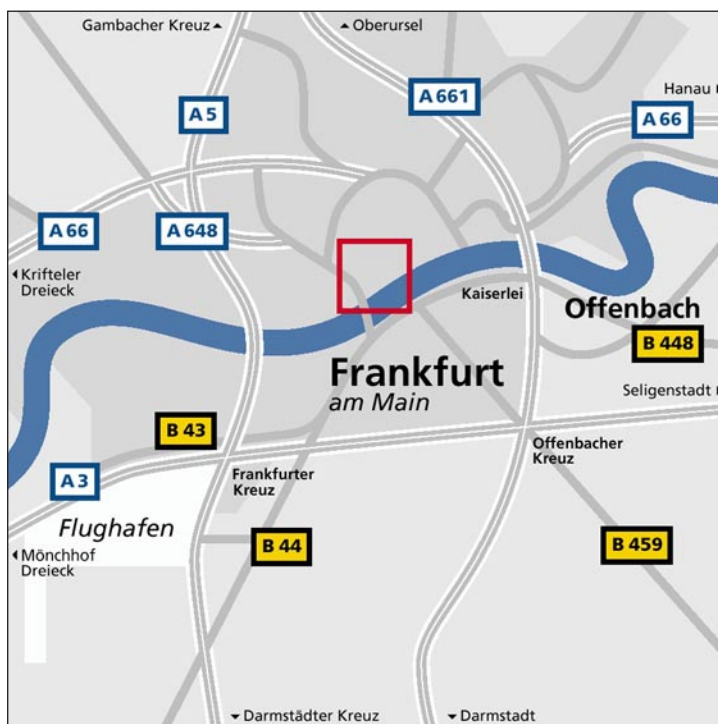

How to reach us

Taunusanlage

„DekaBank

Taunusanlage

DekaBank
 Deutsche Girozentrale
 Taunusanlage 10
 60329 Frankfurt
 Phone: (+49) 69 71 47-0

How to reach us by train

From Frankfurt central railway station (Hauptbahnhof), you can reach the Taunusanlage by taking any Metro (S-Bahn) line from the underground platforms 101 or 102, direction ‚City‘. Get off at the „Taunusanlage“ stop and take the exit situated in the opposite direction to the train.

How to reach us by car

Coming via the A 648, you pass the trade fair and congress centre (Messe) and turn left into Mainzer Landstrasse. After approximately 500 metres, you will see the Trianon building (with the Deka logo) on the left and a public car park. If you wish to park there, make a U-turn at the second junction. Please enter the building „Taunusanlage 10“ at the back entrance on Marienstrasse.

How to reach us from the airport

From Frankfurt airport, you can reach the Taunusanlage building in approx. 15 min. Take the Metro (S-Bahn) lines 8 or 9 (direction Offenbach or Hanau) and get off at the „Taunusanlage“ stop.

second station: Hauptbahnhof
 lines: U4 and U5

 pedestrian precinct