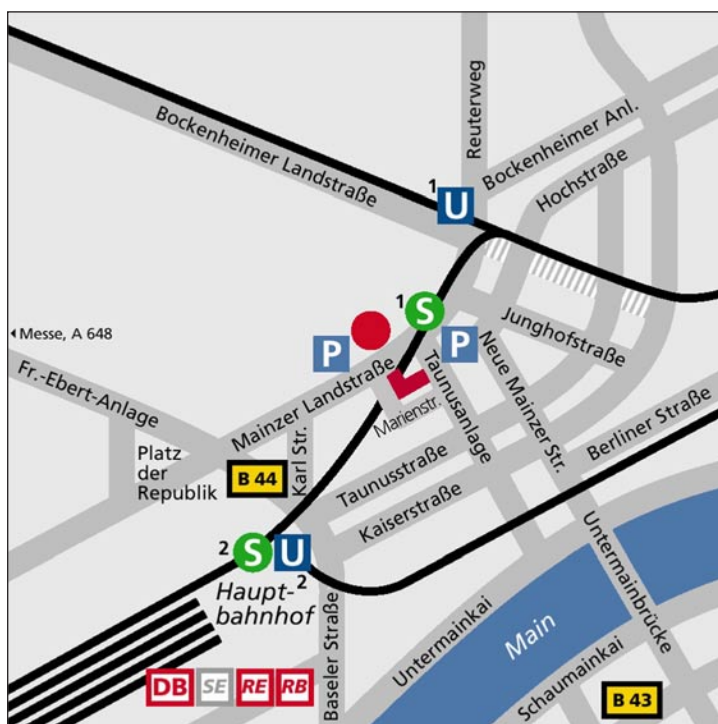

How to reach us

Taunusanlage

„DekaBank

Taunusanlage

DekaBank
 Deutsche Girozentrale
 Taunusanlage 10
 60329 Frankfurt
 Phone: (+49) 69 71 47-0

How to reach us by train

From Frankfurt central railway station (Hauptbahnhof), you can reach the Taunusanlage by taking any Metro (S-Bahn) line from the underground platforms 101 or 102, direction ‚City‘. Get off at the „Taunusanlage“ stop and take the exit situated in the opposite direction to the train.

How to reach us by car

Coming via the A 648, you pass the trade fair and congress centre (Messe) and turn left into Mainzer Landstrasse. After approximately 500 metres, you will see the Trianon building (with the Deka logo) on the left and a public car park. If you wish to park there, make a U-turn at the second junction. Please enter the building „Taunusanlage 10“ at the back entrance on Marienstrasse.

How to reach us from the airport

From Frankfurt airport, you can reach the Taunusanlage building in approx. 15 min. Take the Metro (S-Bahn) lines 8 or 9 (direction Offenbach or Hanau) and get off at the „Taunusanlage“ stop.

second station: Hauptbahnhof
 lines: U4 and U5

 pedestrian precinct